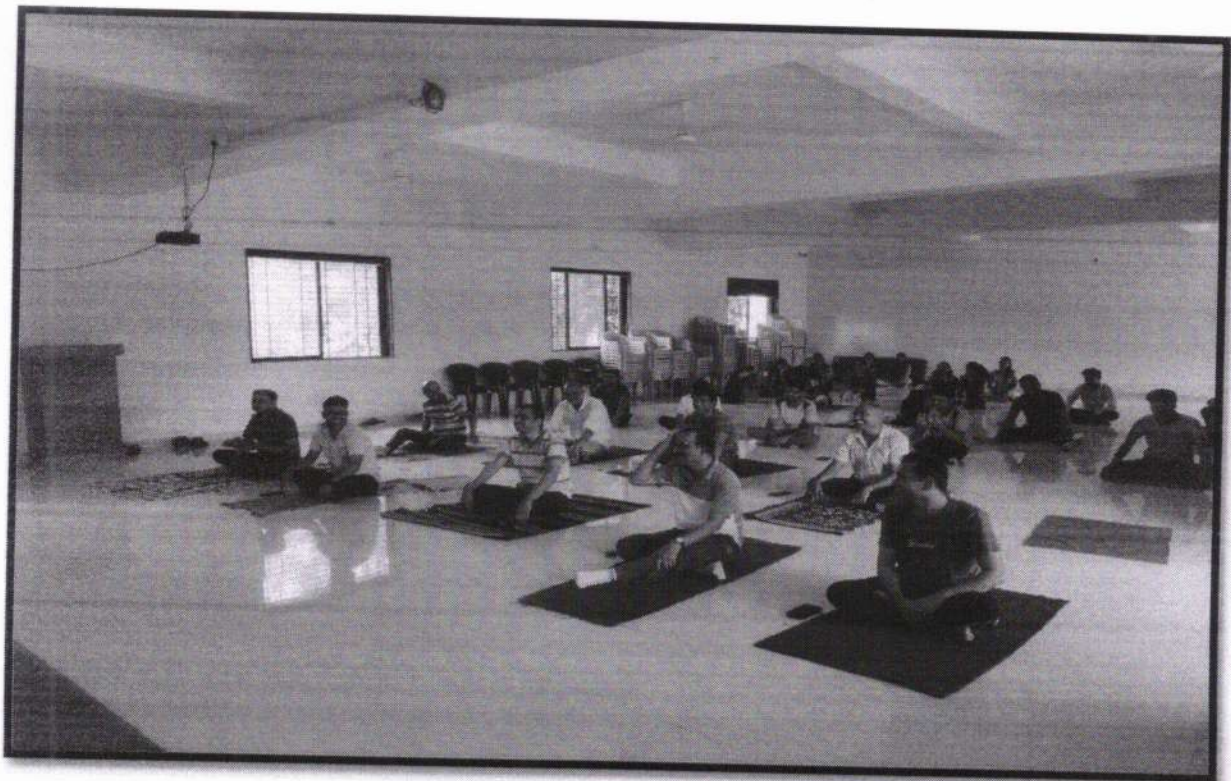

INTERNATIONAL DAY OF YOGA

21st June 2023