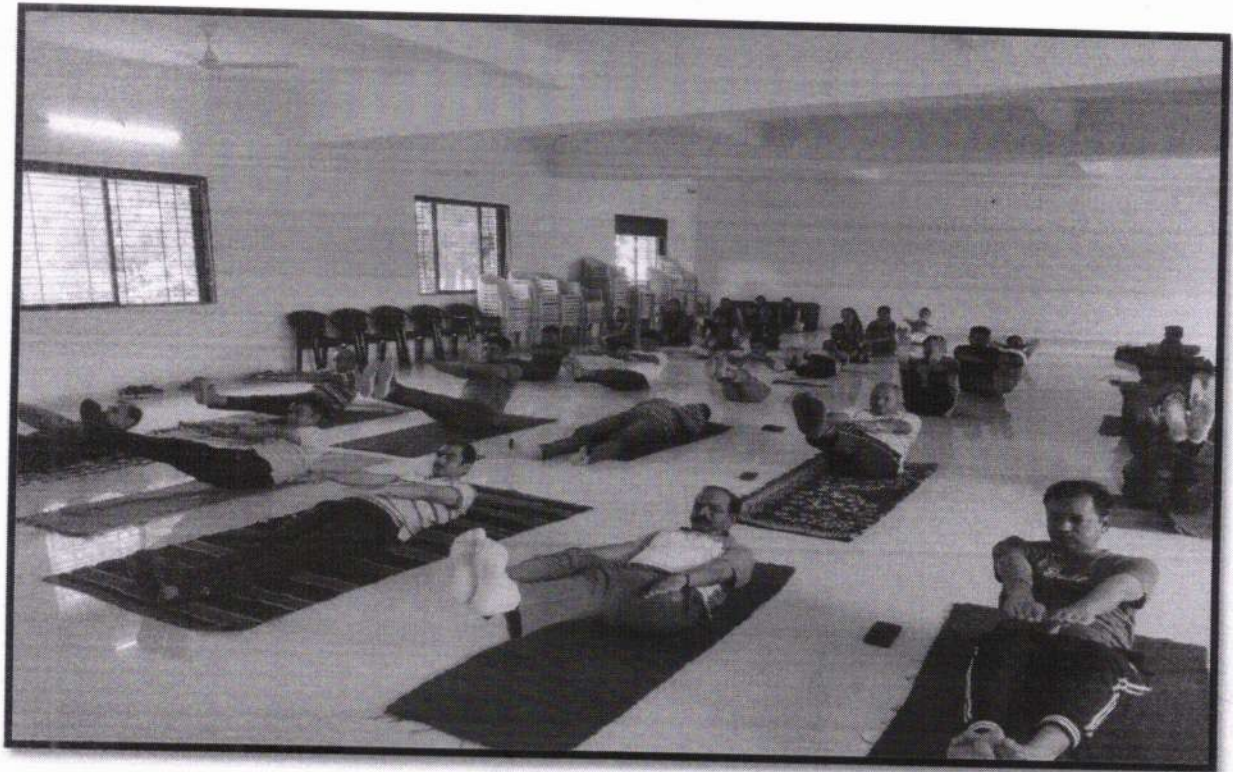

INTERNATIONAL DAY OF YOGA

21st June 2023