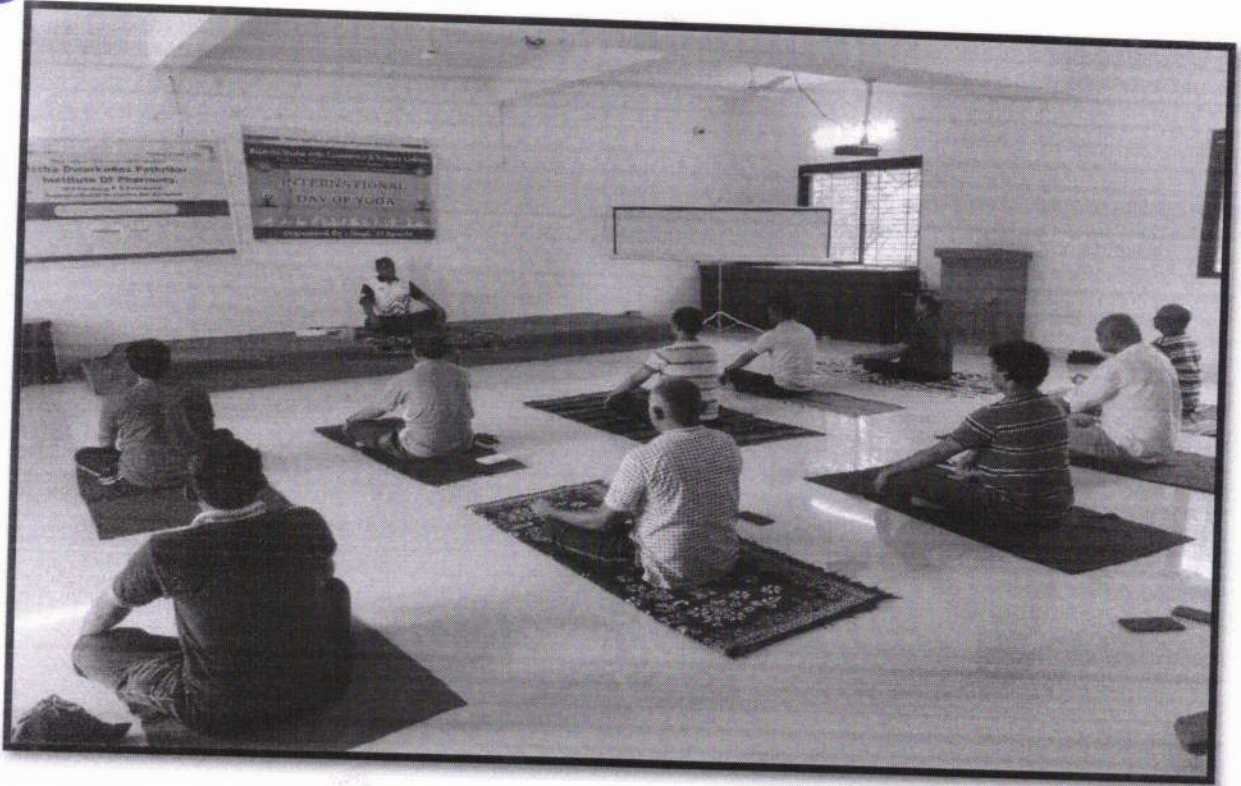

INTERNATIONAL DAY OF YOGA

21st June 2023