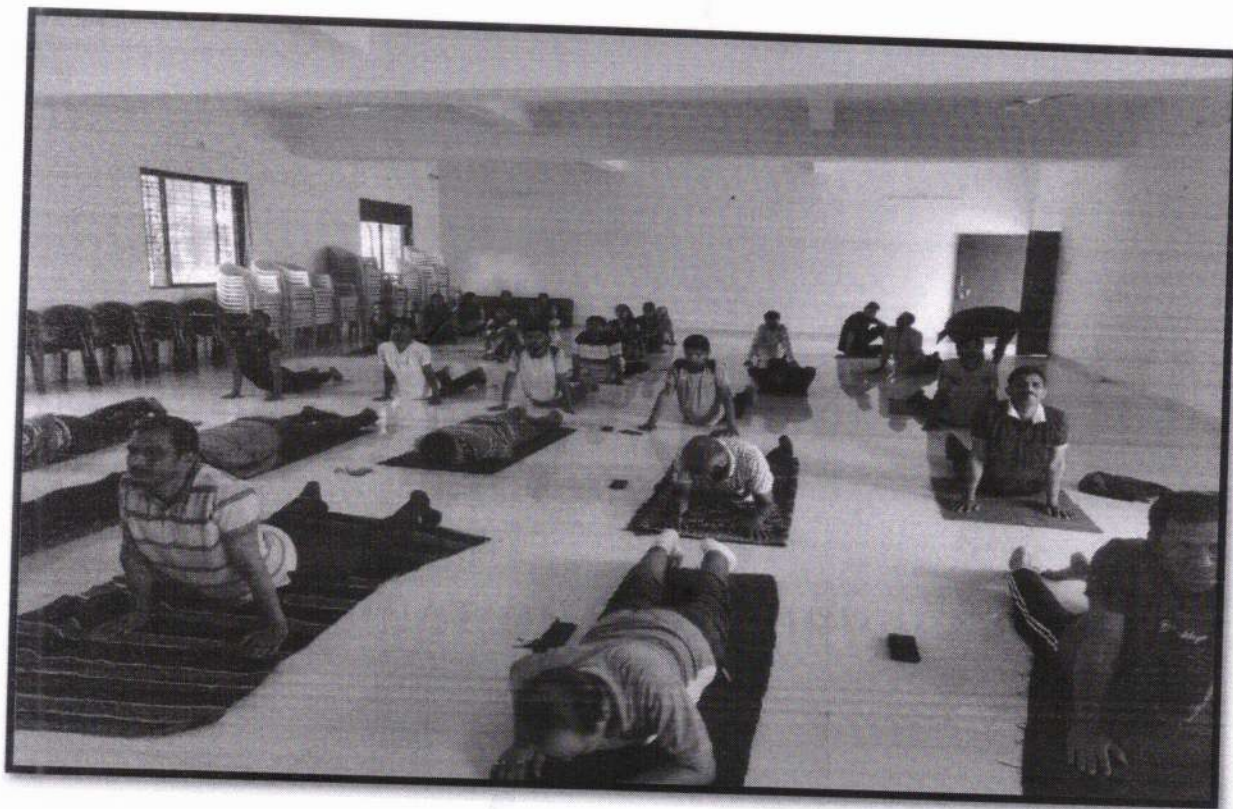

INTERNATIONAL DAY OF YOGA

21st June 2023