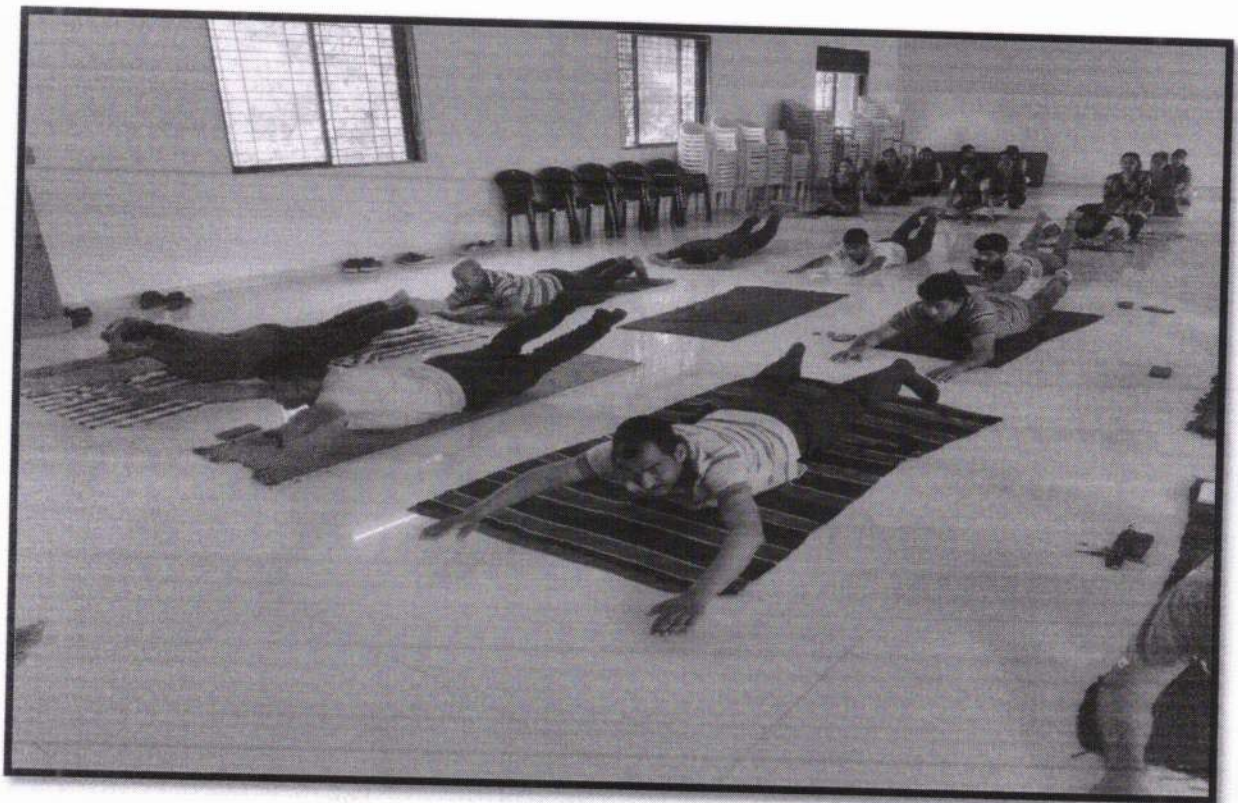

INTERNATIONAL DAY OF YOGA

21st June 2023