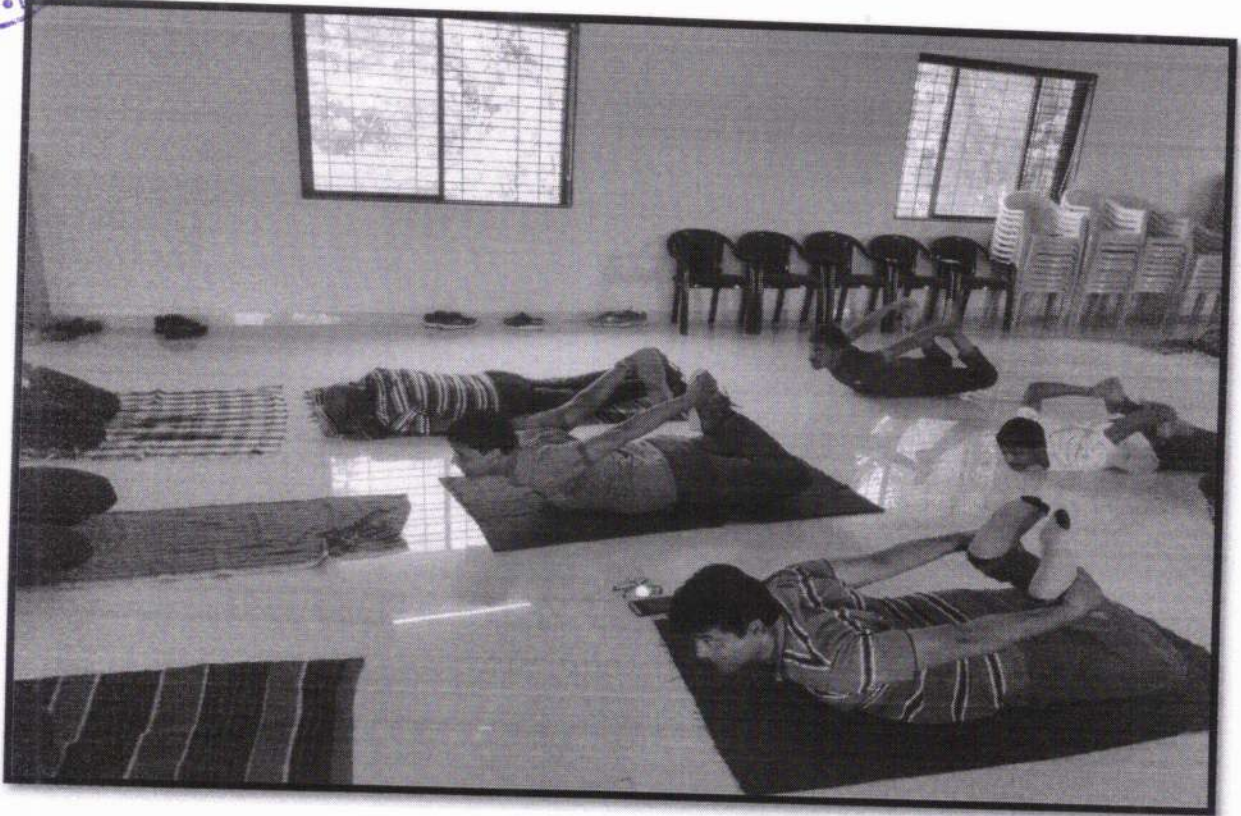

INTERNATIONAL DAY OF YOGA

21st June 2023