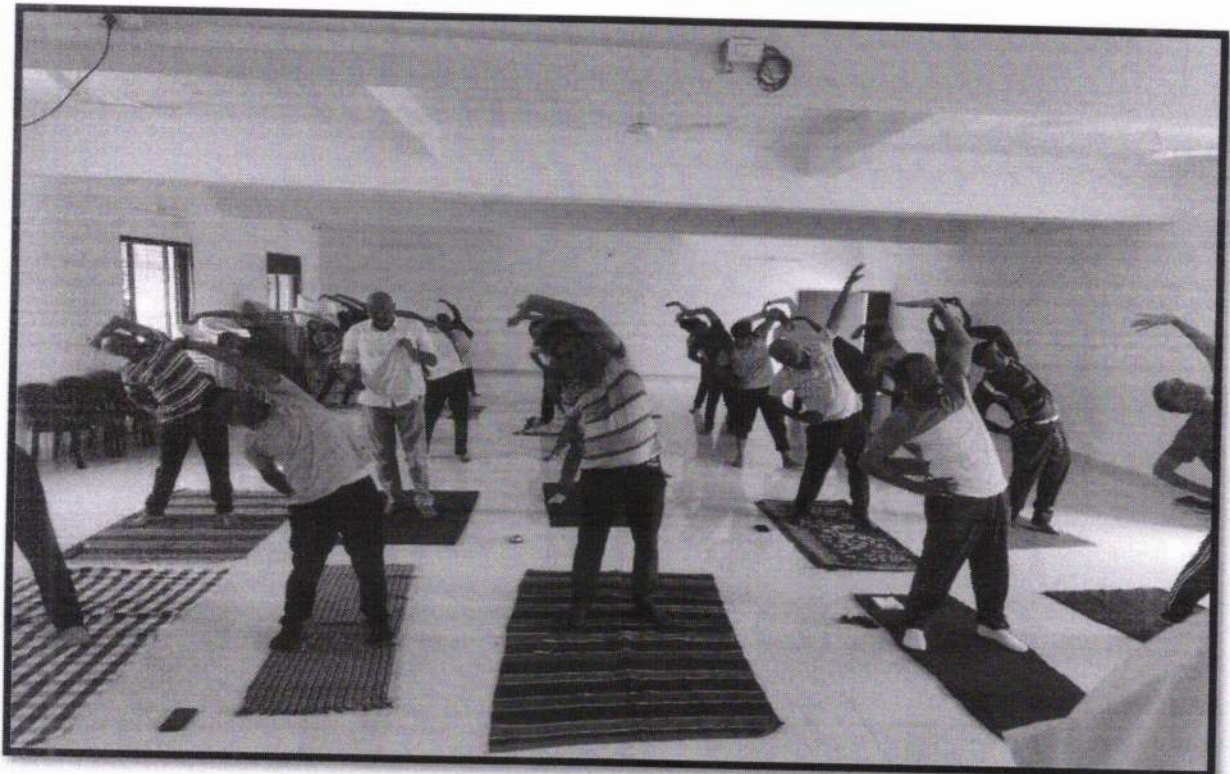

INTERNATIONAL DAY OF YOGA

21st June 2023