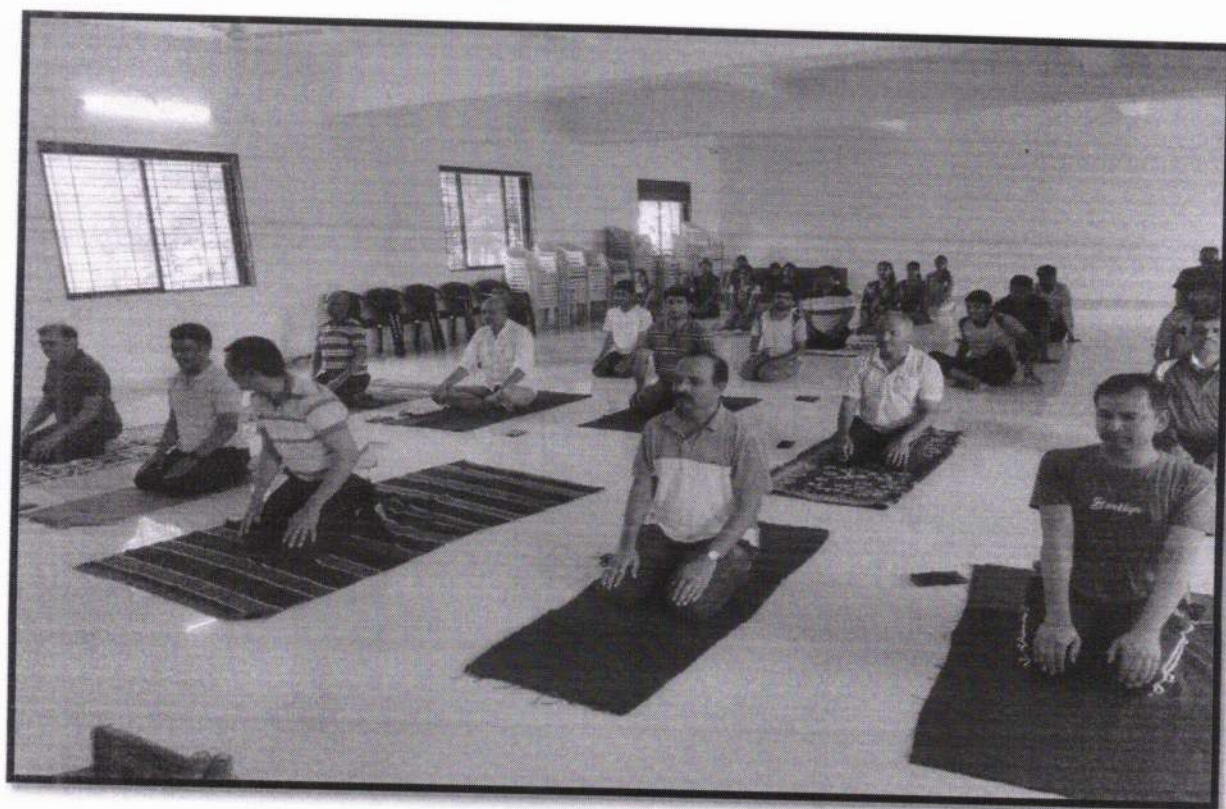

INTERNATIONAL DAY OF YOGA

21st June 2023